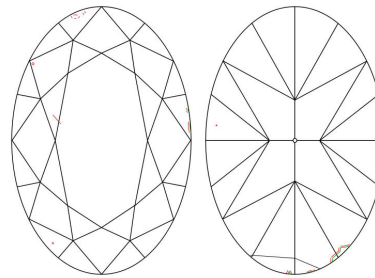

**GIA DIAMOND GRADING REPORT**

 November 12, 2015  
 GIA Report Number ..... 2175385904  
 Shape and Cutting Style ..... Oval Brilliant  
 Measurements ..... 18.34 x 13.61 x 7.20 mm

**GRADING RESULTS**

 Carat Weight ..... 12.53 carat  
 Color Grade ..... E  
 Clarity Grade ..... VS1

**ADDITIONAL GRADING INFORMATION**

 Polish ..... Excellent  
 Symmetry ..... Very Good  
 Fluorescence ..... Medium Blue

Inscription(s): GIA 2175385904

**Comments:** Additional pinpoints are not shown. Surface graining is not shown.

**PROPORTIONS**

Profile not to actual proportions

**CLARITY CHARACTERISTICS**

**KEY TO SYMBOLS\***

- Crystal
- ◐ Cloud
- ~ Feather
- ⋈ Indented Natural
- Pinpoint
- ⋈ Extra Facet

**GRADING SCALES**

GIA COLOR SCALE		GIA CLARITY SCALE		
COLOURLESS	D	VERY VERY SLIGHTLY INCLUDED	FLAWLESS	
	E		INTERNALLY FLAWLESS	
	F		VVS <sub>1</sub>	
NEAR COLOURLESS	G		VVS <sub>2</sub>	
	H		VERY SLIGHTLY INCLUDED	VS <sub>1</sub>
	I			VS <sub>2</sub>
FAINT	J		SLIGHTLY INCLUDED	SI <sub>1</sub>
	K			SI <sub>2</sub>
	L			INCLUDED
M	I <sub>2</sub>			
VERY LIGHT	N	INCLUDED	I <sub>3</sub>	
	O			
	P			
LIGHT	Q			
	R			
	S			
	T			
	U			
	V			
	W			
X				
Y				
Z				

\* Red symbols denote internal characteristics (inclusions). Green or black symbols denote external characteristics (blemishes). Diagram is an approximate representation of the diamond, and symbols shown indicate type, position, and approximate size of clarity characteristics. All clarity characteristics may not be shown. Details of finish are not shown.