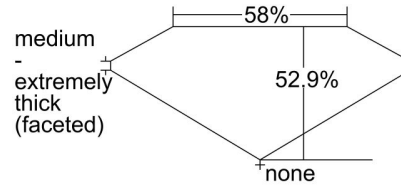

**GIA DIAMOND GRADING REPORT**

 November 12, 2015  
 GIA Report Number ..... 2175385904  
 Shape and Cutting Style ..... Oval Brilliant  
 Measurements ..... 18.34 x 13.61 x 7.20 mm

**GRADING RESULTS**

 Carat Weight ..... 12.53 carat  
 Color Grade ..... E  
 Clarity Grade ..... VS1

**ADDITIONAL GRADING INFORMATION**

 Polish ..... Excellent  
 Symmetry ..... Very Good  
 Fluorescence ..... Medium Blue

Inscription(s): GIA 2175385904

**Comments:** Additional pinpoints are not shown. Surface graining is not shown.

**PROPORTIONS**

Profile not to actual proportions

**CLARITY CHARACTERISTICS**

**KEY TO SYMBOLS\***

- Crystal
- ◐ Cloud
- ~ Feather
- ⋈ Indented Natural
- Pinpoint
- ⋈ Extra Facet

**GRADING SCALES**

GIA COLOR SCALE		GIA CLARITY SCALE		
COLOURLESS	D	VERY VERY SLIGHTLY INCLUDED	FLAWLESS	
	E		INTERNALLY FLAWLESS	
	F		VVS <sub>1</sub>	
NEAR COLOURLESS	G		VVS <sub>2</sub>	
	H		VERY SLIGHTLY INCLUDED	VS <sub>1</sub>
	I			VS <sub>2</sub>
FAINT	J		SLIGHTLY INCLUDED	SI <sub>1</sub>
	K			SI <sub>2</sub>
	L			INCLUDED
M	I <sub>2</sub>			
VERY LIGHT	N	INCLUDED	I <sub>3</sub>	
	O			
	P			
LIGHT	Q			
	R			
	S			
	T			
	U			
	V			
	W			
X				
Y				
Z				

\* Red symbols denote internal characteristics (inclusions). Green or black symbols denote external characteristics (blemishes). Diagram is an approximate representation of the diamond, and symbols shown indicate type, position, and approximate size of clarity characteristics. All clarity characteristics may not be shown. Details of finish are not shown.